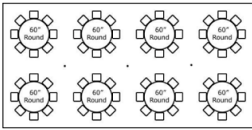

20' x 40' w/ Round Tables & Dance Floor

Seats: 48-60

20' x 40' w/ Round Tables, Buffet & Dance Floor

Seats: 48-60

20' x 40' w/ Round Tables & Buffet

Seats: 56-70

20' x 40' w/ Round Tables

Seats: 64-80

20' x 40' w/ Banquet Tables & Dance Floor

Seats: 64-80

20' x 40' w/ Banquet Tables, Buffet & Dance Floor

Seats: 56-70

20' x 40' w/ Banquet Tables & Buffet

Seats: 72-90

20' x 40' w/ Banquet Tables

Seats: 80-100